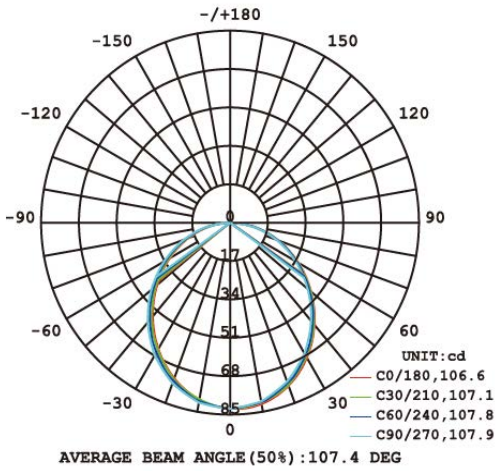

### DIMENSIONS

Light surface

## POWER OPTIONS

Power/M (W)	12
Wave Length (NM)	470-475
LM/M	240
FPC Copper (OZ)	3
Chip	Continuous Chip
Voltage	12-24V
Dimming Options	Non-Dim / Mains Dim / 1-10V / DALI
Beam Angles	147.7°
Binning	3-Step MacAdam Ellipse
Lumen Maintenance	LM80
IP Rating	67
Lifetime	50,000 Hours
Colour Temperature	2700k / 6500k
Operating Temperature	Ta = -20° to 50°C
Storage Temperature	-25° ~ 60°C
Electric Shock Resistance Grade	Class III

## POLAR CURVES