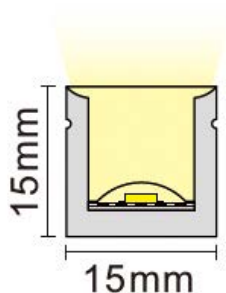

## DECOFLEX SIDE VIEW (15X15) RGBW

DecoFlex Side View RGBW is a flexible linear organic shaped lighting fixture, suitable for architectural indoor and outdoor (IP67) lighting projects, providing a stunning homogeneous high-performance lighting to highlight the perimeters of buildings, bridges, etc.

### PHYSICAL PROPERTIES

Material: Silicone

Width 15mm

Height 15mm

Max Reel Length: 5m

### DIMENSIONS

Light surface

## LED STRIP CAUTION

**Correct Bending Way**

Face to the light surface fold the strip, the minimum bending diameter is 100mm

Light surface upwards, the strip is bendable to right or left naturally, the minimum bending diameter is 100mm