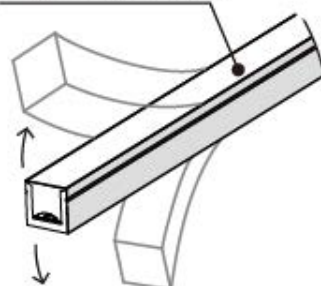

### PHYSICAL PROPERTIES

Material: Silicone

Width 15mm

Height 15mm

Max Reel Length: 5m

### DIMENSIONS

Light surface