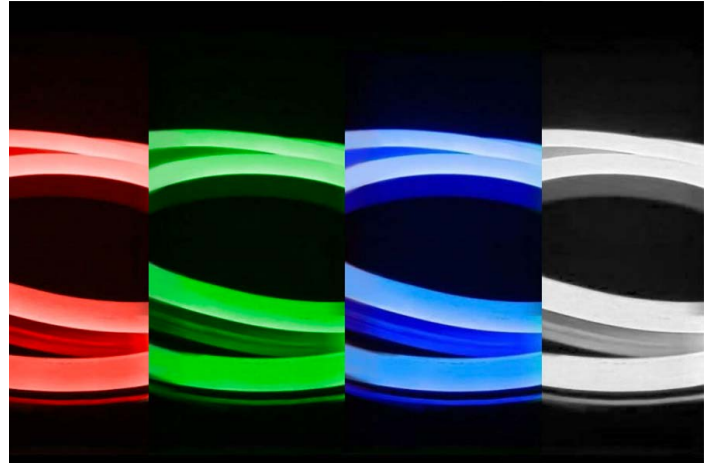

DECOFLEX SIDE VIEW (15X15) RGBW

DecoFlex Side View RGBW is a flexible linear organic shaped lighting fixture, suitable for architectural indoor and outdoor (IP67) lighting projects, providing a stunning homogeneous high-performance lighting to highlight the perimeters of buildings, bridges, etc.

PRODUCT FEATURES

IP67

Warranty: 2 Years

Smooth Colour Changing with Controller

Minimum Strip Length: 62.5mm

PHYSICAL PROPERTIES

Material: Silicone

Width 15mm

Height 15mm

Max Reel Length: 5m

PRODUCT VIEW