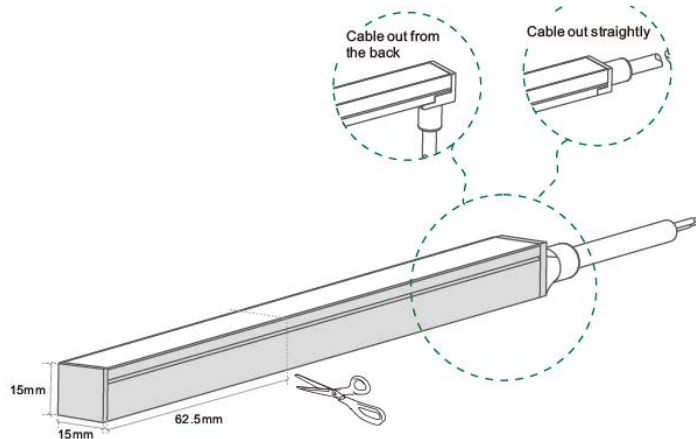

DIMENSIONS