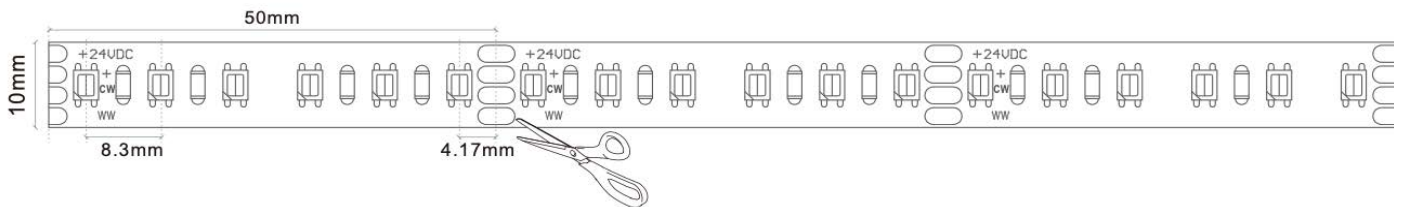

DECOSTRIP TUNEABLE WHITE

DecoStrip Tuneable White is a flexible linear LED strip with dual-channel white colour mixing of 2700K-6500k.

PRODUCT FEATURES

IP20 / IP54

Warranty: 2 Years

Strip Length: 5000mm

Min. Cut Length: 50mm

120/240 LEDs Per Metre

5m Entire Reel Length

1200 LEDs in Entire Reel

3m Self Adhesive Backed Strip

PRODUCT VIEW

120 LEDs PER METRE

240 LEDs PER METRE

TECHNICAL SPECIFICATIONS

CCT	2700 - 6500K	
LEDs Per Metre	120	240
LM/M	1600	1900
Power/M (W)	19.2	19.2
Light Efficiency (LM/W)	95	116
CRI	90	
FPC Copper (OZ)	3	
Chip	SMD - 28:35	
Voltage	24V	
Dimming Options	DALI	
Beam Angles	120° (Changes when it's put into profile)	
Binning	2-Step MacAdam Ellipse	
Lumen Maintenance	LM70	
IP Rating	20 / 54	
Lifetime	50,000 Hours	
Colour Temperature	3000k	
Operating Temperature	Ta = -20o to 50oC	
Storage Temperature	-25o ~ 60oC	
Electric Shock Resistance Grade	Class III	

POLAR CURVES

AVERAGE BEAM ANGLE (50%) : 114.8 DEG

- C0/180, 115.0deg
- C30/210, 114.8deg
- C60/240, 114.7deg
- C90/270, 114.8deg

120 LEDs Per Metre

AVERAGE BEAM ANGLE (50%) : 116.2 DEG

- C0/180, 116.3 Ic=1001
- C30/210, 116.4 Ic=1001
- C60/240, 116.3 Ic=1002
- C90/270, 115.9 Ic=1003