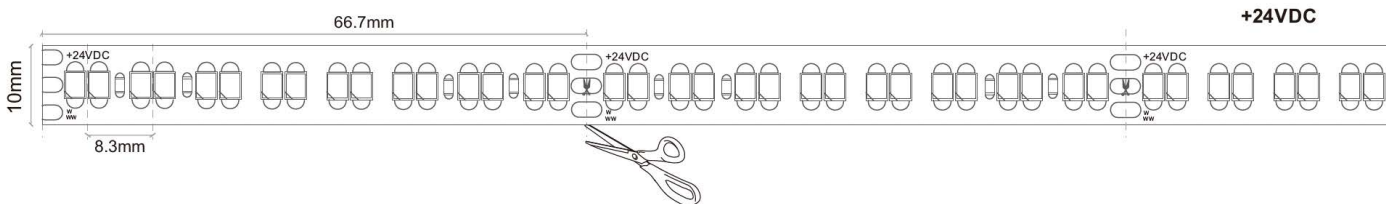

DECOSTRIP TUNEABLE WHITE

DecoStrip Tuneable White is a flexible linear LED strip with dual-channel white colour mixing of 2700K-6500k.

PRODUCT FEATURES

IP20 / IP54

Warranty: 2 Years

Strip Length: 5000mm

Min. Cut Length: 50mm

120/240 LEDs Per Metre

5m Entire Reel Length

1200 LEDs in Entire Reel

3m Self Adhesive Backed Strip

PRODUCT VIEW

120 LEDs PER METRE

240 LEDs PER METRE

TECHNICAL SPECIFICATIONS

CCT	2700 - 6500K	
LEDs Per Metre	120	240
LM/M	1600	1900
Power/M (W)	19.2	19.2
Light Efficiency (LM/W)	95	116
CRI	90	
FPC Copper (OZ)	3	
Chip	SMD - 28:35	
Voltage	24V	
Dimming Options	DALI	
Beam Angles	120° (Changes when it's put into profile)	
Binning	2-Step MacAdam Ellipse	
Lumen Maintenance	LM70	
IP Rating	20 / 54	
Lifetime	50,000 Hours	
Colour Temperature	3000k	
Operating Temperature	Ta = -20o to 50oC	
Storage Temperature	-25o ~ 60oC	
Electric Shock Resistance Grade	Class III	

POLAR CURVES

AVERAGE BEAM ANGLE (50%) : 114.8 DEG

- C0/180, 115.0deg
- C30/210, 114.8deg
- C60/240, 114.7deg
- C90/270, 114.8deg

120 LEDs Per Metre

AVERAGE BEAM ANGLE (50%) : 116.2 DEG

- C0/180, 116.3 Ic=1001
- C30/210, 116.4 Ic=1001
- C60/240, 116.3 Ic=1002
- C90/270, 115.9 Ic=1003