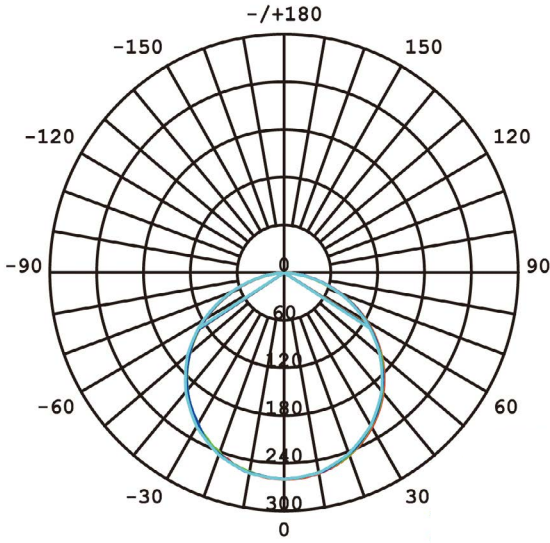

DECOSTRIP TUNEABLE WHITE

DecoStrip Tuneable White is a flexible linear LED strip with dual-channel white colour mixing of 2700K-6500k.

PRODUCT FEATURES

IP20 / IP54

Warranty: 2 Years

Strip Length: 5000mm

Min. Cut Length: 50mm

120/240 LEDs Per Metre

5m Entire Reel Length

1200 LEDs in Entire Reel

3m Self Adhesive Backed Strip

PRODUCT VIEW

120 LEDs PER METRE

240 LEDs PER METRE

TECHNICAL SPECIFICATIONS

CCT	2700 - 6500K	
LEDs Per Metre	120	240
LM/M	1600	1900
Power/M (W)	19.2	19.2
Light Efficiency (LM/W)	95	116
CRI	90	
FPC Copper (OZ)	3	
Chip	SMD - 28:35	
Voltage	24V	
Dimming Options	DALI	
Beam Angles	120° (Changes when it's put into profile)	
Binning	2-Step MacAdam Ellipse	
Lumen Maintenance	LM70	
IP Rating	20 / 54	
Lifetime	50,000 Hours	
Colour Temperature	3000k	
Operating Temperature	Ta = -20o to 50oC	
Storage Temperature	-25o ~ 60oC	
Electric Shock Resistance Grade	Class III	

POLAR CURVES

AVERAGE BEAM ANGLE (50%) : 114.8 DEG

- C0/180, 115.0deg
- C30/210, 114.8deg
- C60/240, 114.7deg
- C90/270, 114.8deg

120 LEDs Per Metre

AVERAGE BEAM ANGLE (50%) : 116.2 DEG

- C0/180, 116.3 Ic=1001
- C30/210, 116.4 Ic=1001
- C60/240, 116.3 Ic=1002
- C90/270, 115.9 Ic=1003