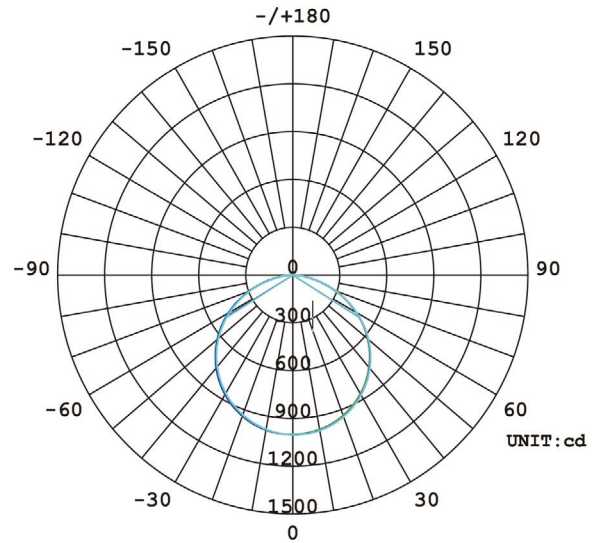

DECOSTRIP TUNEABLE WHITE

DecoStrip Tuneable White is a flexible linear LED strip with dual-channel white colour mixing of 2700K-6500k.

PRODUCT FEATURES

IP20 / IP54

Warranty: 2 Years

Strip Length: 5000mm

Min. Cut Length: 50mm

120/240 LEDs Per Metre

5m Entire Reel Length

1200 LEDs in Entire Reel

3m Self Adhesive Backed Strip

PRODUCT VIEW

120 LEDs PER METRE

240 LEDs PER METRE

TECHNICAL SPECIFICATIONS

CCT	2700 - 6500K	
LEDs Per Metre	120	240
LM/M	1600	1900
Power/M (W)	19.2	19.2
Light Efficiency (LM/W)	95	116
CRI	90	
FPC Copper (OZ)	3	
Chip	SMD - 28:35	
Voltage	24V	
Dimming Options	DALI	
Beam Angles	120° (Changes when it's put into profile)	
Binning	2-Step MacAdam Ellipse	
Lumen Maintenance	LM70	
IP Rating	20 / 54	
Lifetime	50,000 Hours	
Colour Temperature	3000k	
Operating Temperature	Ta = -20o to 50oC	
Storage Temperature	-25o ~ 60oC	
Electric Shock Resistance Grade	Class III	

POLAR CURVES

AVERAGE BEAM ANGLE (50%) : 114.8 DEG

- C0/180, 115.0deg
- C30/210, 114.8deg
- C60/240, 114.7deg
- C90/270, 114.8deg

120 LEDs Per Metre

AVERAGE BEAM ANGLE (50%) : 116.2 DEG

- C0/180, 116.3 Ic=1001
- C30/210, 116.4 Ic=1001
- C60/240, 116.3 Ic=1002
- C90/270, 115.9 Ic=1003